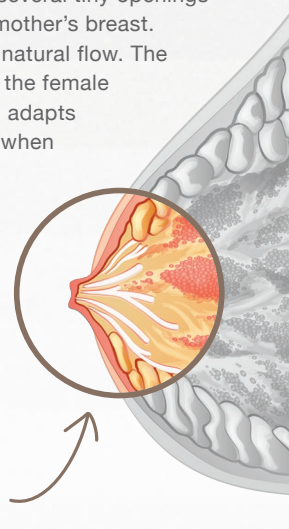

YOU CAN
FEEL THE
LOVE
FOR THE
ORIGINAL.

NUK *Nature Sense*

Gives breastfed babies a familiar and natural drinking sensation when drinking from a bottle.

Understanding Life.

MUMMY, YOU'RE THE BEST!

You are irreplaceable for your baby.

How good that the NUK Nature Sense baby bottle gives your little one the sensation of drinking at mother's breast. That's what over 90% of babies "tell us", not with words, but by accepting NUK Nature Sense without any problems* and being simply able to switch back and forth between bottle and breastfeeding. An indispensable help for mums who deserve a break, for dads who would like to feed their baby too and for when it is time to wean.

*Independent market research, Germany 2016

This uniquely natural feeling is due to the fact that the teat is modelled on a mother's nipple. Down to the last detail. The NUK Nature Sense teat has several tiny openings – modelled on the milk ducts in a mother's breast. These give an optimal, even and natural flow. The shape of the teat also resembles the female nipple when breastfeeding. For it adapts flexibly to the tongue and palate when the baby feeds. The NUK Nature Sense teat replicates this special shape. The material used is soft, giving that familiar feeling to your baby's lips.

SEVERAL TINY
MILK DUCTS

MAKES BABIES FEEL GOOD. AND MUMS TOO.

The soft and flexible silicone teat is particularly heat and age-resistant, plus it has a neutral smell and taste.

The protective cap closes all the tiny openings directly and securely.