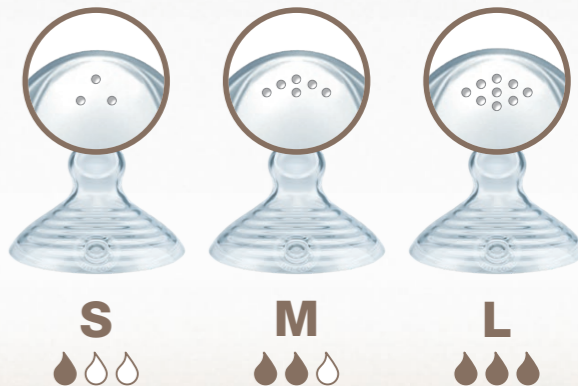

For an optimal, smooth and natural flow.

EXTRA-SOFT TEAT TIP

The shape is flexible – like a mother's nipple.

WIDE, FLEXIBLE LIP REST

Feels like mummy's breast.

ANTI-COLIC AIR SYSTEM

Helps prevent air being swallowed – for a happy tummy.

RECOMMENDED*

BY MIDWIVES
AND PAEDIATRICIANS

92% OF BABIES

accept the NUK Nature Sense Teat.**

98% OF MOTHERS

confirm a natural drinking flow.**

99% OF MOTHERS

recommend NUK Nature Sense.**

*Independent market research, Germany 2016

** Independent market research with 200 mothers, Germany 2016

NEEDS CHANGE. NUK TEATS CHANGE WITH THEM.

Every baby is different. Some drink a lot in a short time, others are little connoisseurs and need a bit longer. What matters most is that they drink in a calm and relaxed way. That's why the NUK Nature Sense teat is available with a different number of tiny openings: S = 3 openings, M = 6 openings, L = 9 openings. We recommend starting with size S. However, if your little one is not, or is no longer, satisfied with that, you should change to M or L.