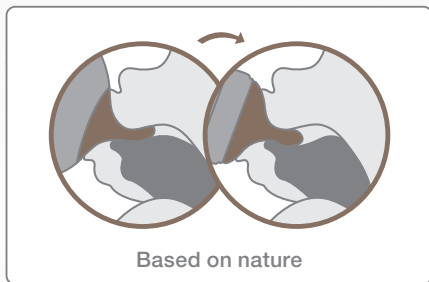

YOU CAN
FEEL THE
LOVE
FOR THE
ORIGINAL.

NUK *Nature Sense*

Gives breastfed babies a familiar and natural drinking sensation when drinking from a bottle.

Understanding Life.

MUMMY, YOU'RE THE BEST!

You are irreplaceable for your baby.

How good that the NUK Nature Sense baby bottle gives your little one the sensation of drinking at mother's breast. That's what over 90% of babies "tell us", not with words, but by accepting NUK Nature Sense without any problems* and being simply able to switch back and forth between bottle and breastfeeding. An indispensable help for mums who deserve a break, for dads who would like to feed their baby too and for when it is time to wean.

*Independent market research, Germany 2016

This uniquely natural feeling is due to the fact that the teat is modelled on a mother's nipple. Down to the last detail. The NUK Nature Sense teat has several tiny openings – modelled on the milk ducts in a mother's breast. These give an optimal, even and natural flow. The shape of the teat also resembles the female nipple when breastfeeding. For it adapts flexibly to the tongue and palate when the baby feeds. The NUK Nature Sense teat replicates this special shape. The material used is soft, giving that familiar feeling to your baby's lips.

SEVERAL TINY
MILK DUCTS

MAKES BABIES FEEL GOOD. AND MUMS TOO.

The soft and flexible silicone teat is particularly heat and age-resistant, plus it has a neutral smell and taste.

The protective cap closes all the tiny openings directly and securely.